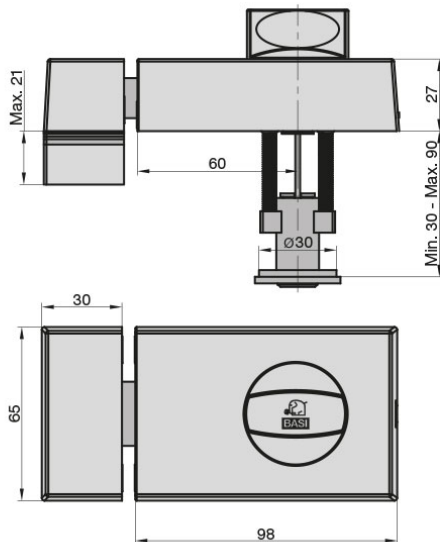

Technical Details:

Details:

Order no.
1301-0205
Weight
883 g
Pricegroup
20
EAN
 4 026434 007039

Konstantinstraße 387
41238 Mönchengladbach
Germany

Tel. +49 (0) 21 66 / 98 56-0
Fax +49 (0) 21 66 / 98 56-55

info@basi.eu
www.basi.eu

Alles in Sicherheit