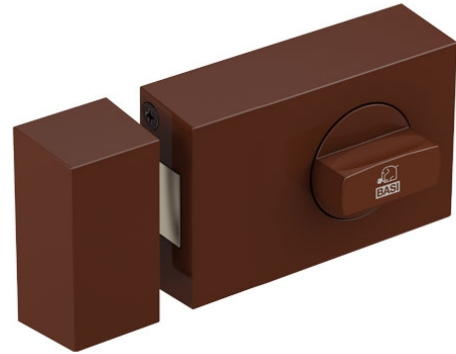

Product Data Sheet

Description:

KS 500 - 60

KS 500 - 60
rim lock, brown,
backset (A) 60 mm, closing part (B) 98 mm,
for inward opening doors, with know inside,
right/ left handed use, massive bar, double turn,
prepared for external cylinder

Illustration: