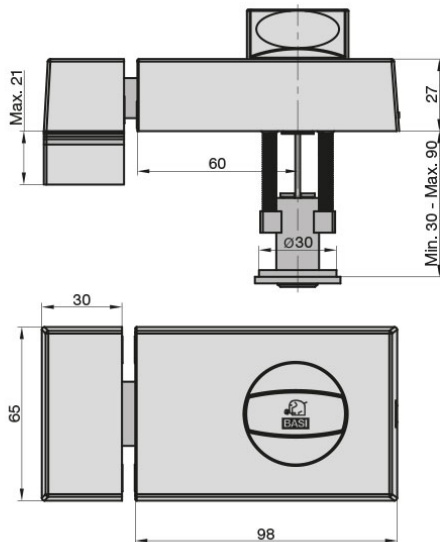

Technical Details:

Details:

Order no.
1301-0208
Weight
801 g
Pricegroup
20
EAN
 4 026434 121971

Konstantinstraße 387
41238 Mönchengladbach
Germany

Tel. +49 (0) 21 66 / 98 56-0
Fax +49 (0) 21 66 / 98 56-55

info@basi.eu
www.basi.eu

Alles in Sicherheit