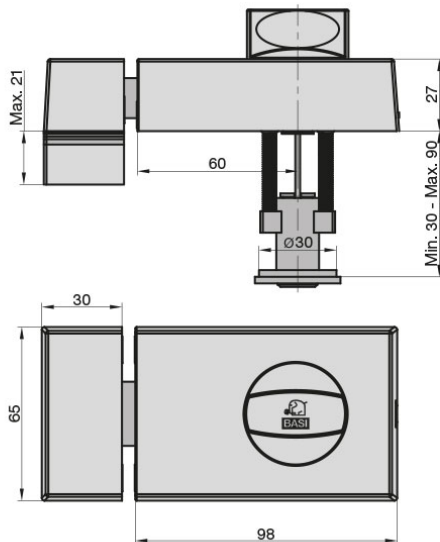

Technical Details:

Details:

Order no.
1301-0201
Weight
900 g
Pricegroup
20
EAN
 4 026434 007015

Konstantinstraße 387
41238 Mönchengladbach
Germany

Tel. +49 (0) 21 66 / 98 56-0
Fax +49 (0) 21 66 / 98 56-55

info@basi.eu
www.basi.eu

Alles in Sicherheit